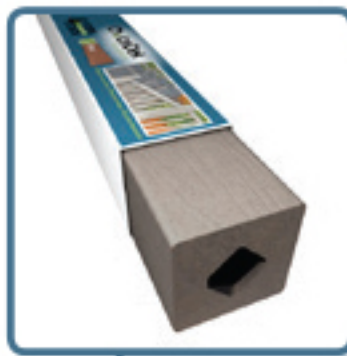

ChoiceDek®

RAILING

Limited Lifetime Residential Warranty

4X4 POST

Length: 51"
Actual Dimensions:
4.265" x 4.265"

1