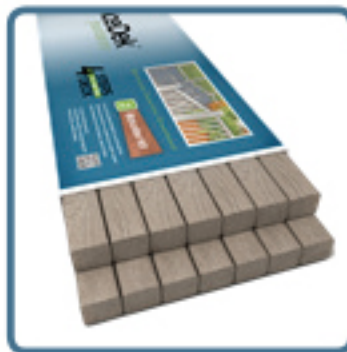

BALUSTER KIT

Length: 31" & 38"
Actual Dimensions:
1.5" x 1.265"

2